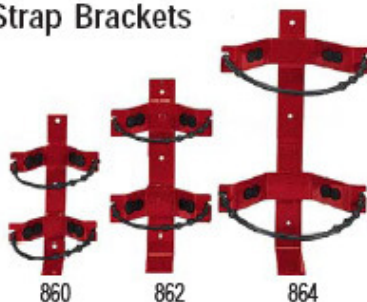

Brackets & Accessories

Wall Hanger Brackets

Model 883
Two Point Support Wall
Bracket for Halotron I
Models 397 & 398

Bracket Adapters

Vehicle / Marine and Heavy Duty Vehicle (5 lb.) Brackets

Vehicle / Marine / Aviation Brackets

Heavy Duty Box Type Vehicle Brackets (Red Brackets are Galvanized)

10 lb. Wall Strap Type

Heavy Duty Rubber Strap Brackets

"I" Beam Brackets Exterior

868 - 6", 8", 10", 12"

Interior

872 - 6" to 8", 10" to 12"